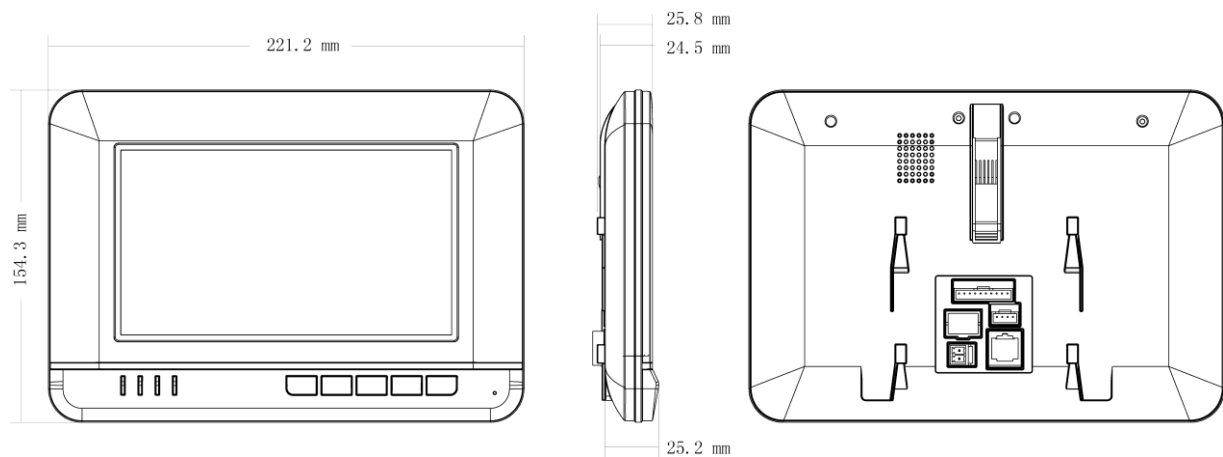

DH-VTH1520A

Operating modes	input	Mechanical keys(emergency, protection, video talk, monitoring,unlock), Touch screen technology	
Alarm	Alarm input	Support 8 channels input	
Network	Ethernet	10 M / 100 Mbps adaptive	
	network protocol	TCP/IP	
General	Power	DC 10~15V or supply directly by Special switching power	
	Power Consumption	Standby $\leq 1.5W$, work $\leq 7W$	
	work environment	Temperature:	-10°C ~ +60°C
		Humidity:	10~90%RH
	Dimensions	221.2mm×154.3mm×25.8mm (L*W*T) ;	
Weight	0.8Kg;		

Dimensions

Dahua Technology Co., Ltd.

1187BinAn Road, Binjiang District, Hangzhou, China

Tel: +86-571-87688883

Fax: +86-571-87688815

Email: overseas@dahuatech.com

www.dahuatech.com